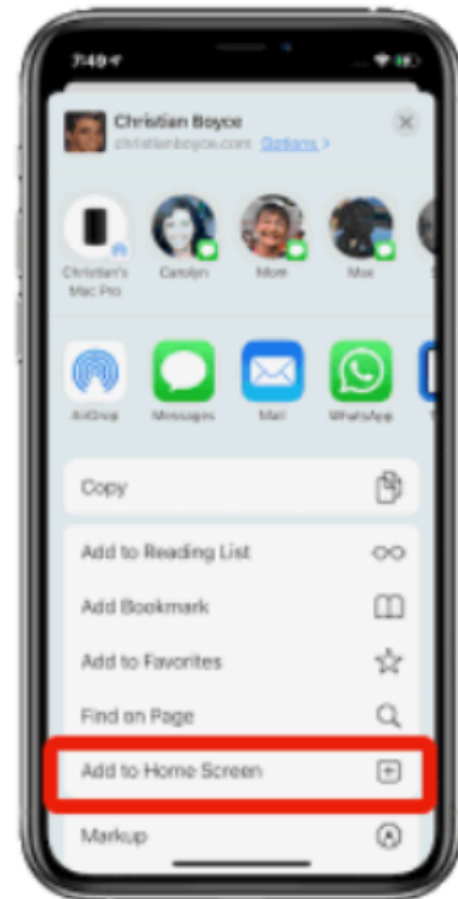

1

Scan and Tap

2

3

Android

Scroll until you see "Add to Home Screen" + tap

+hit "Add"