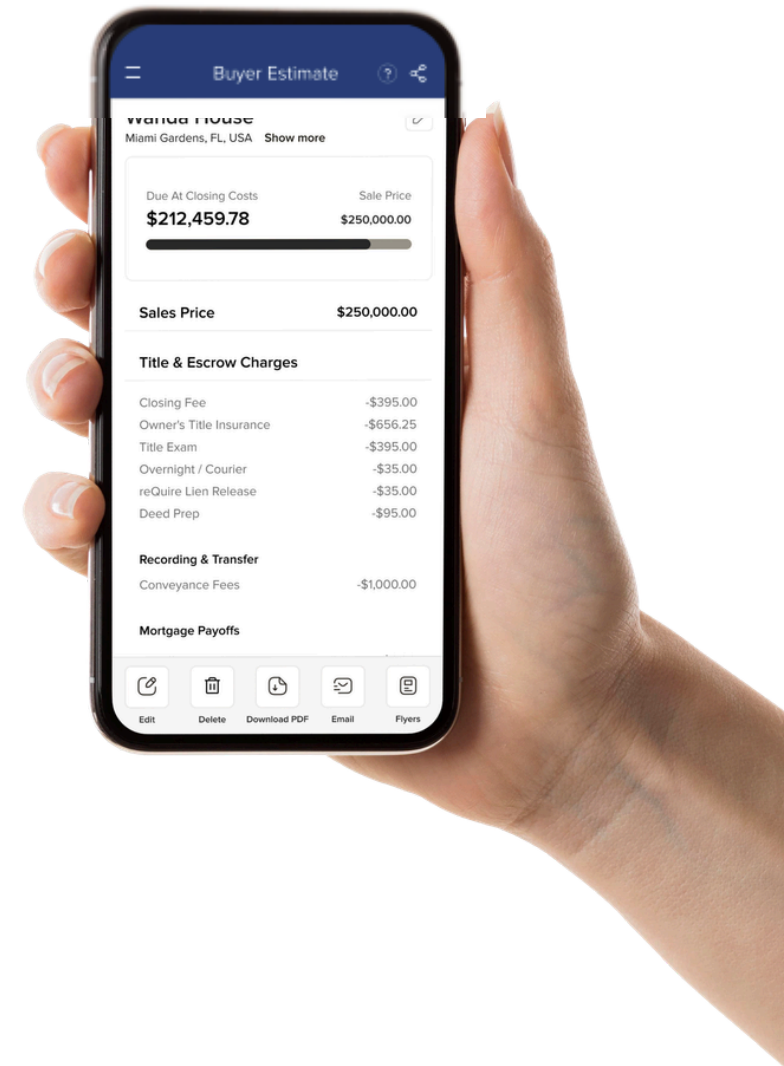

1

Scan and Tap

2

3

Android

Scroll until you see "Add to Home Screen" + tap

+hit "Add"