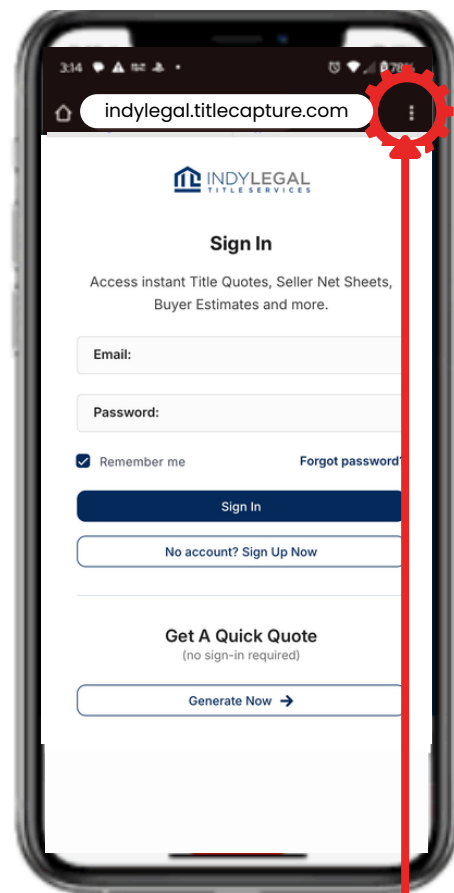

1

Scan and Tap

2

3

Android

Scroll until you see "Add to Home Screen" + tap

+hit "Add"